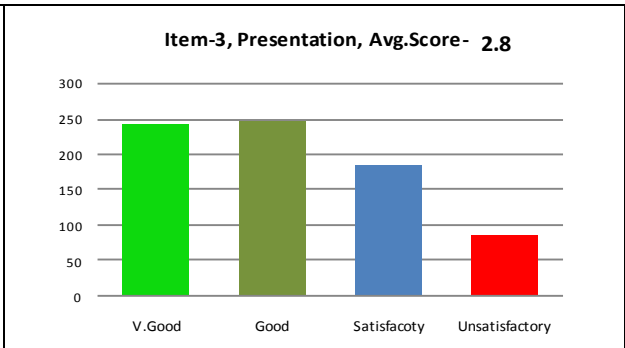

Department: School of Mathematical and Computational Sc.

Name: All
Session :2016-17, (759)

Paper: All
Course: All, **Semester:** All

Average Percentile Score : 73.09
Grade: B
Cumulative Score out of 44: 32.16
 Grade Scheme
 100 - 75 = A
 74 - 60 = B
 59 - 50 = C
 Below 50 = Very Poor