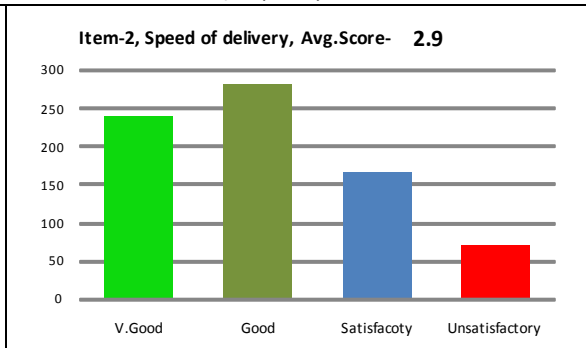

Department: School of Mathematical and Computational Sc.

Name: All
Session :2016-17, (759)

Paper: All
Course: All, **Semester:** All

Average Percentile Score : 73.09
Grade: B
Cumulative Score out of 44: 32.16
 Grade Scheme
 100 - 75 = A
 74 - 60 = B
 59 - 50 = C
 Below 50 = Very Poor