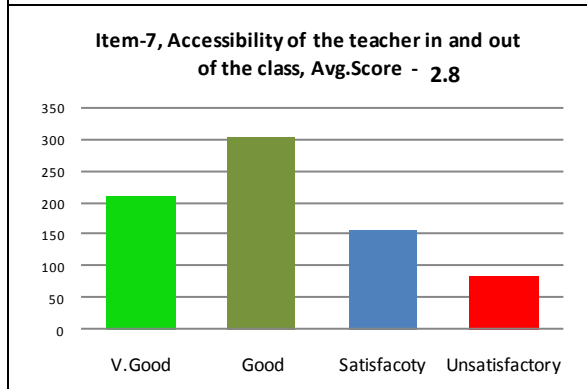

Department: School of Mathematical and Computational Sc.

Name: All
Session :2016-17, (759)

Paper: All
Course: All, **Semester:** All

Average Percentile Score : 73.09
Grade: B
Cumulative Score out of 44: 32.16
 Grade Scheme
 100 - 75 = A
 74 - 60 = B
 59 - 50 = C
 Below 50 = Very Poor