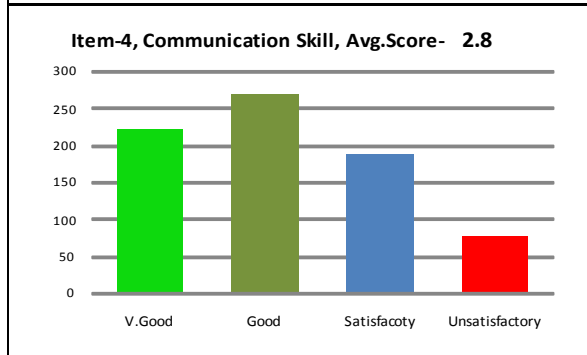

Department: School of Mathematical and Computational Sc.

Name: All
Session :2016-17, (759)

Paper: All
Course: All, **Semester:** All

Average Percentile Score : 73.09
Grade: B
Cumulative Score out of 44: 32.16
 Grade Scheme
 100 - 75 = A
 74 - 60 = B
 59 - 50 = C
 Below 50 = Very Poor