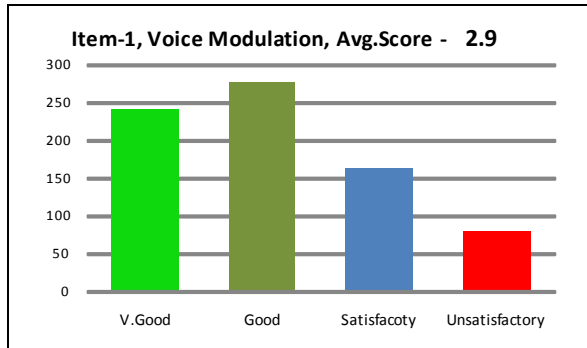

Department: School of Mathematical and Computational Sc.

Name: All
Session :2016-17, (759)

Paper: All
Course: All, **Semester:** All

Average Percentile Score : 73.09
Grade: B
Cumulative Score out of 44: 32.16
 Grade Scheme
 100 - 75 = A
 74 - 60 = B
 59 - 50 = C
 Below 50 = Very Poor