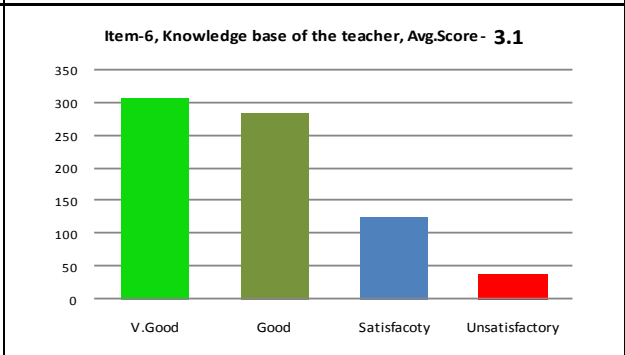

Department: School of Mathematical and Computational Sc.

Name: All
Session :2016-17, (759)

Paper: All
Course: All, **Semester:** All

Average Percentile Score : 73.09
Grade: B
Cumulative Score out of 44: 32.16
 Grade Scheme
 100 - 75 = A
 74 - 60 = B
 59 - 50 = C
 Below 50 = Very Poor