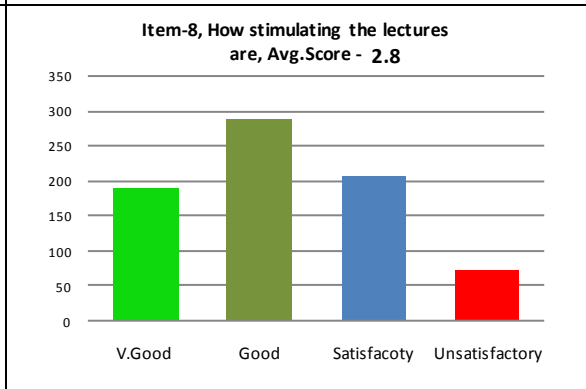

Department: School of Mathematical and Computational Sc.

Name: All
Session :2016-17, (759)

Paper: All
Course: All, **Semester:** All

Average Percentile Score : 73.09
Grade: B
Cumulative Score out of 44: 32.16
 Grade Scheme
 100 - 75 = A
 74 - 60 = B
 59 - 50 = C
 Below 50 = Very Poor