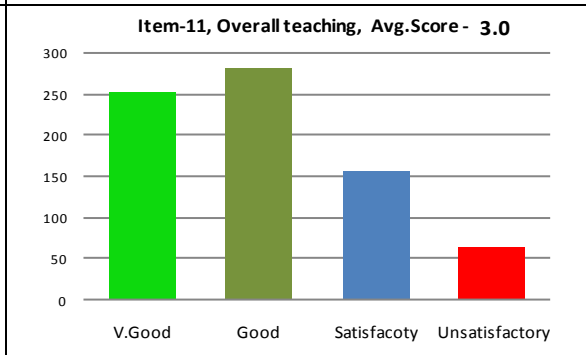

Department: School of Mathematical and Computational Sc.

Name: All
Session :2016-17, (759)

Paper: All
Course: All, **Semester:** All

Average Percentile Score : 73.09
Grade: B
Cumulative Score out of 44: 32.16
 Grade Scheme
 100 - 75 = A
 74 - 60 = B
 59 - 50 = C
 Below 50 = Very Poor