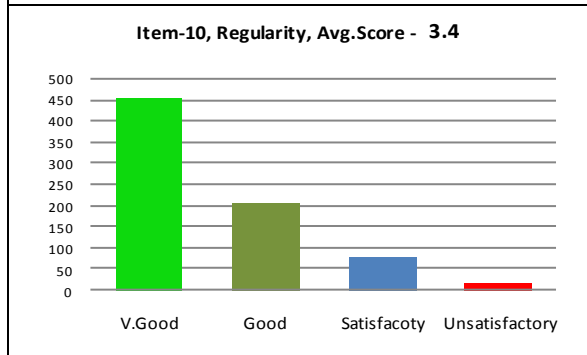

Department: School of Mathematical and Computational Sc.

Name: All
Session :2016-17, (759)

Paper: All
Course: All, **Semester:** All

Average Percentile Score : 73.09
Grade: B
Cumulative Score out of 44: 32.16
 Grade Scheme
 100 - 75 = A
 74 - 60 = B
 59 - 50 = C
 Below 50 = Very Poor