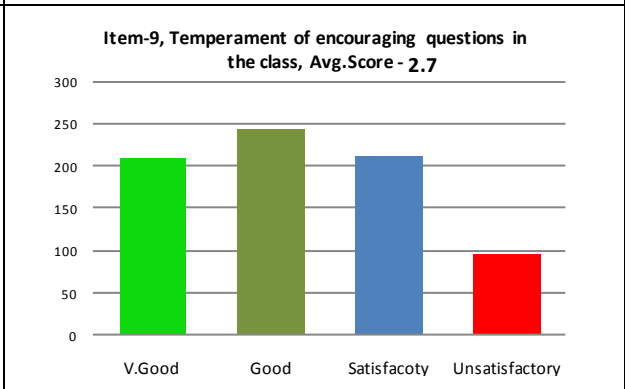

Department: School of Mathematical and Computational Sc.

Name: All
Session :2016-17, (759)

Paper: All
Course: All, **Semester:** All

Average Percentile Score : 73.09
Grade: B
Cumulative Score out of 44: 32.16
 Grade Scheme
 100 - 75 = A
 74 - 60 = B
 59 - 50 = C
 Below 50 = Very Poor