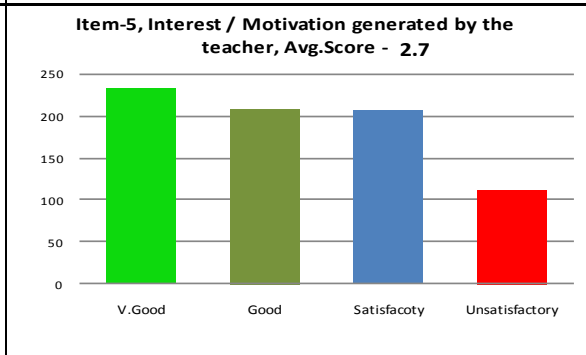

Department: School of Mathematical and Computational Sc.

Name: All
Session :2016-17, (759)

Paper: All
Course: All, **Semester:** All

Average Percentile Score : 73.09
Grade: B
Cumulative Score out of 44: 32.16
 Grade Scheme
 100 - 75 = A
 74 - 60 = B
 59 - 50 = C
 Below 50 = Very Poor