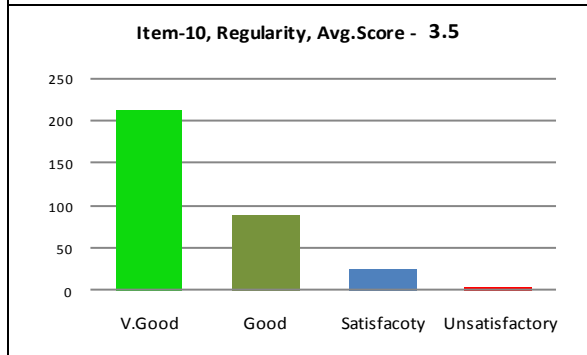

Department: Computer Sc. And Inf. Technology

Name: All
Session :2016-17, (332)

Paper: All
Course: All, **Semester:** All

Average Percentile Score : 78.11
Grade: A
Cumulative Score out of 44: 34.37
 Grade Scheme
 100 - 75 = A
 74 - 60 = B
 59 - 50 = C
 Below 50 = Very Poor