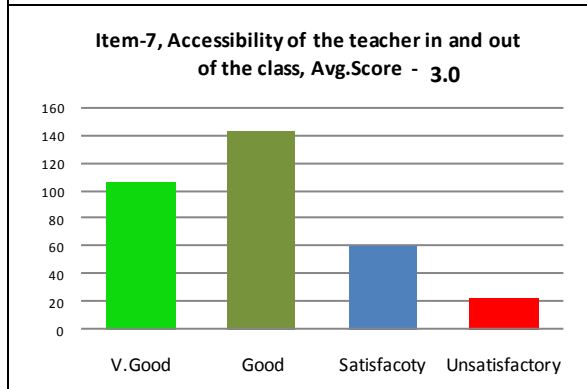

Department: Computer Sc. And Inf. Technology

Name: All
Session :2016-17, (332)

Paper: All
Course: All, **Semester:** All

Average Percentile Score : 78.11
Grade: A
Cumulative Score out of 44: 34.37
 Grade Scheme
 100 - 75 = A
 74 - 60 = B
 59 - 50 = C
 Below 50 = Very Poor