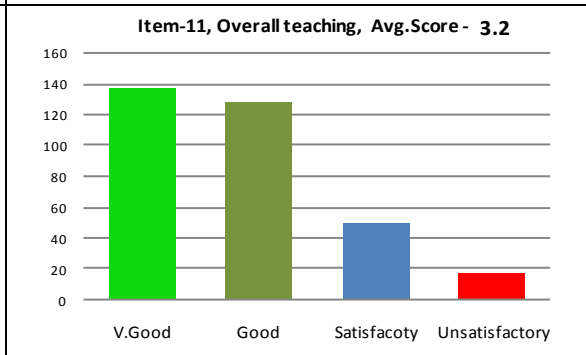

Department: Computer Sc. And Inf. Technology

Name: All
Session :2016-17, (332)

Paper: All
Course: All, **Semester:** All

Average Percentile Score : 78.11
Grade: A
Cumulative Score out of 44: 34.37
 Grade Scheme
 100 - 75 = A
 74 - 60 = B
 59 - 50 = C
 Below 50 = Very Poor