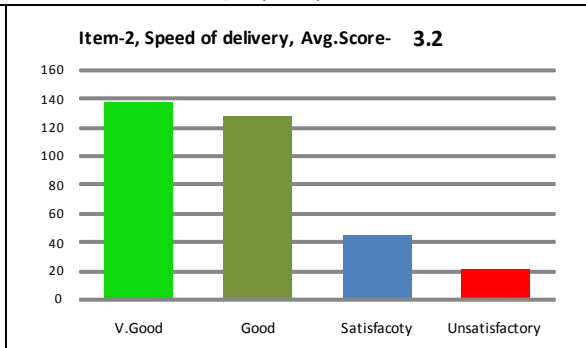

Department: Computer Sc. And Inf. Technology

Name: All
Session :2016-17, (332)

Paper: All
Course: All, **Semester:** All

Average Percentile Score : 78.11
Grade: A
Cumulative Score out of 44: 34.37
 Grade Scheme
 100 - 75 = A
 74 - 60 = B
 59 - 50 = C
 Below 50 = Very Poor