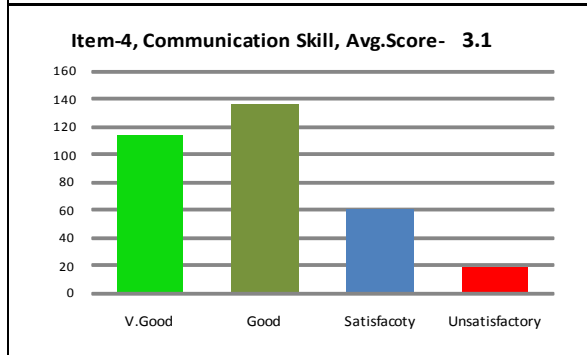

Department: Computer Sc. And Inf. Technology

Name: All
Session :2016-17, (332)

Paper: All
Course: All, **Semester:** All

Average Percentile Score : 78.11
Grade: A
Cumulative Score out of 44: 34.37
 Grade Scheme
 100 - 75 = A
 74 - 60 = B
 59 - 50 = C
 Below 50 = Very Poor