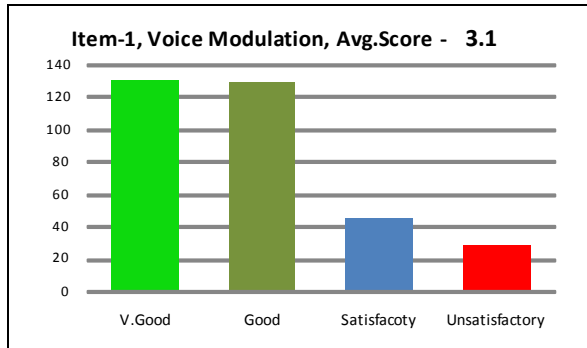

Department: Computer Sc. And Inf. Technology

Name: All
Session :2016-17, (332)

Paper: All
Course: All, **Semester:** All

Average Percentile Score : 78.11
Grade: A
Cumulative Score out of 44: 34.37
 Grade Scheme
 100 - 75 = A
 74 - 60 = B
 59 - 50 = C
 Below 50 = Very Poor