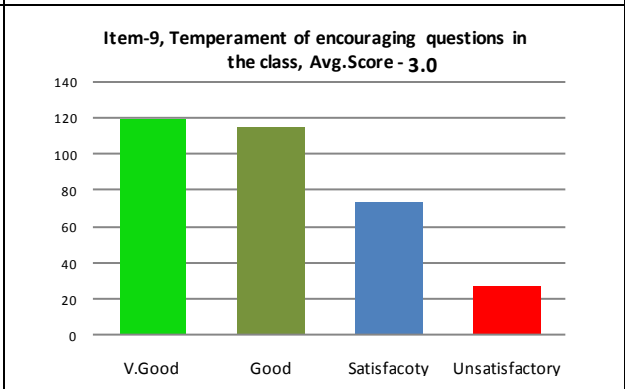

Department: Computer Sc. And Inf. Technology

Name: All
Session :2016-17, (332)

Paper: All
Course: All, **Semester:** All

Average Percentile Score : 78.11
Grade: A
Cumulative Score out of 44: 34.37
 Grade Scheme
 100 - 75 = A
 74 - 60 = B
 59 - 50 = C
 Below 50 = Very Poor