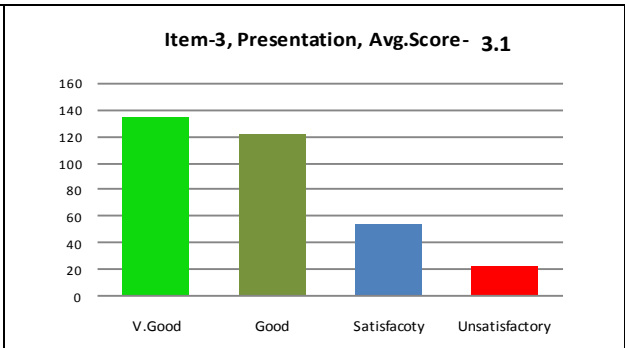

Department: Computer Sc. And Inf. Technology

Name: All
Session :2016-17, (332)

Paper: All
Course: All, **Semester:** All

Average Percentile Score : 78.11
Grade: A
Cumulative Score out of 44: 34.37
 Grade Scheme
 100 - 75 = A
 74 - 60 = B
 59 - 50 = C
 Below 50 = Very Poor