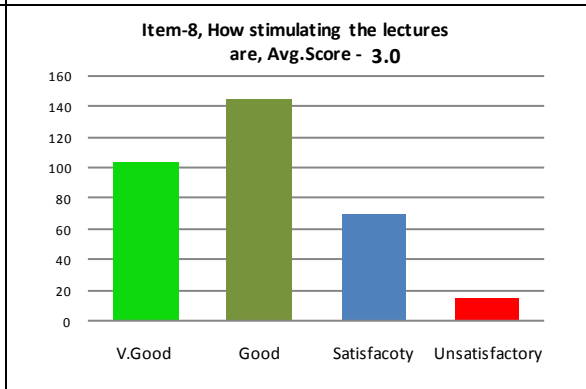

Department: Computer Sc. And Inf. Technology

Name: All
Session :2016-17, (332)

Paper: All
Course: All, **Semester:** All

Average Percentile Score : 78.11
Grade: A
Cumulative Score out of 44: 34.37
 Grade Scheme
 100 - 75 = A
 74 - 60 = B
 59 - 50 = C
 Below 50 = Very Poor