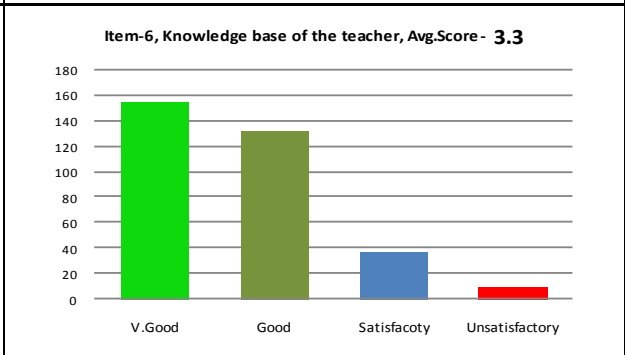

Department: Computer Sc. And Inf. Technology

Name: All
Session :2016-17, (332)

Paper: All
Course: All, **Semester:** All

Average Percentile Score : 78.11
Grade: A
Cumulative Score out of 44: 34.37
 Grade Scheme
 100 - 75 = A
 74 - 60 = B
 59 - 50 = C
 Below 50 = Very Poor