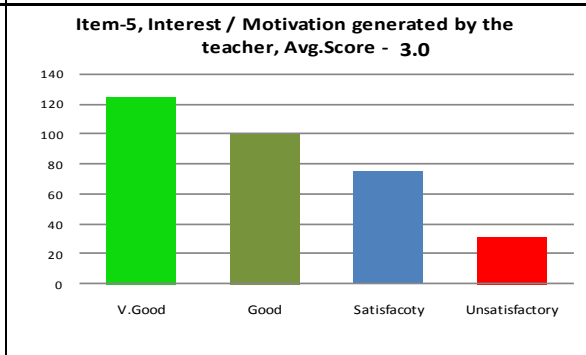

Department: Computer Sc. And Inf. Technology

Name: All
Session :2016-17, (332)

Paper: All
Course: All, **Semester:** All

Average Percentile Score : 78.11
Grade: A
Cumulative Score out of 44: 34.37
 Grade Scheme
 100 - 75 = A
 74 - 60 = B
 59 - 50 = C
 Below 50 = Very Poor