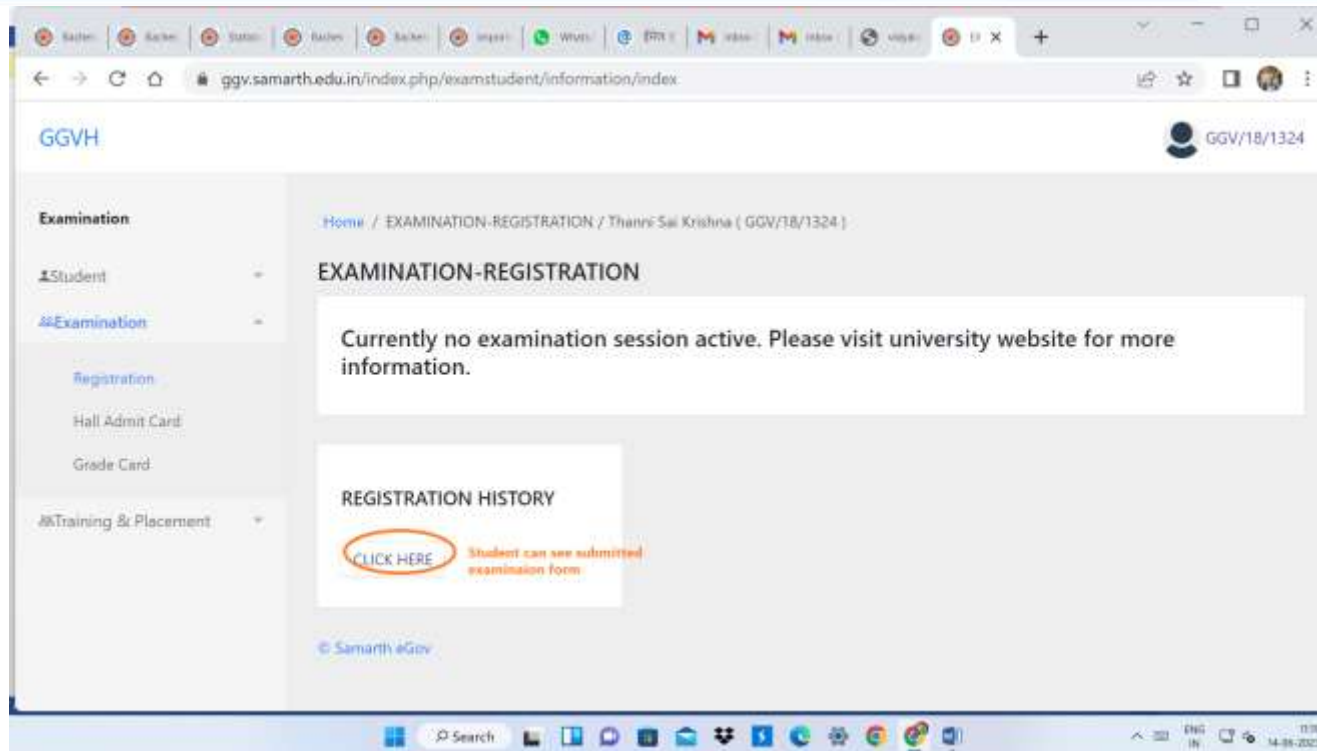

Fig 3 Course Selection

This module is used to registration